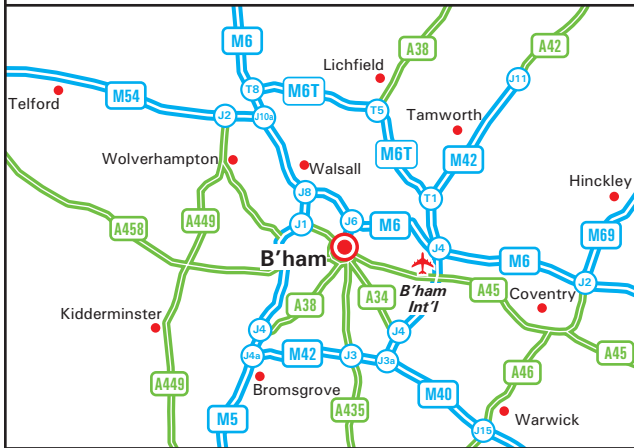

**Unit 26, Gravelly Industrial Park
Tyburn Road
Birmingham B24 8HZ**

Tel: +44 1213 277777
Fax: +44 1213 274461

From the M6

- Leave the motorway at junction 6, (Spaghetti Junction).
- Keep left onto the A38 (signposted Birmingham North East, Lichfield A38).
- At Salford Circus take the third exit onto the A38, Tyburn Road.
- Continue for 1/2 mile and at the traffic lights turn right onto Jarvis Way into Gravelly Industrial Park.
- Take the first right onto Standard Way then first right again onto Thompson Way.
- We are situated on the right hand side.

From the M6

- Leave the motorway at junction 6, (Spaghetti Junction).
- Keep left onto the A38 (signposted Birmingham North East, Lichfield A38).
- At Salford Circus take the third exit onto the A38, Tyburn Road.
- Continue for 1/2 mile and at the traffic lights turn right onto Jarvis Way into Gravelly Industrial Park.
- Take the first right onto Standard Way then first right again onto Thompson Way.
- We are situated on the right hand side.

By Train

- Gravelly Hill is the nearest railway station.
- We are a short taxi ride from the station.
- For further information on train times and fares call the National Rail Enquiry Line on 08457 484950.